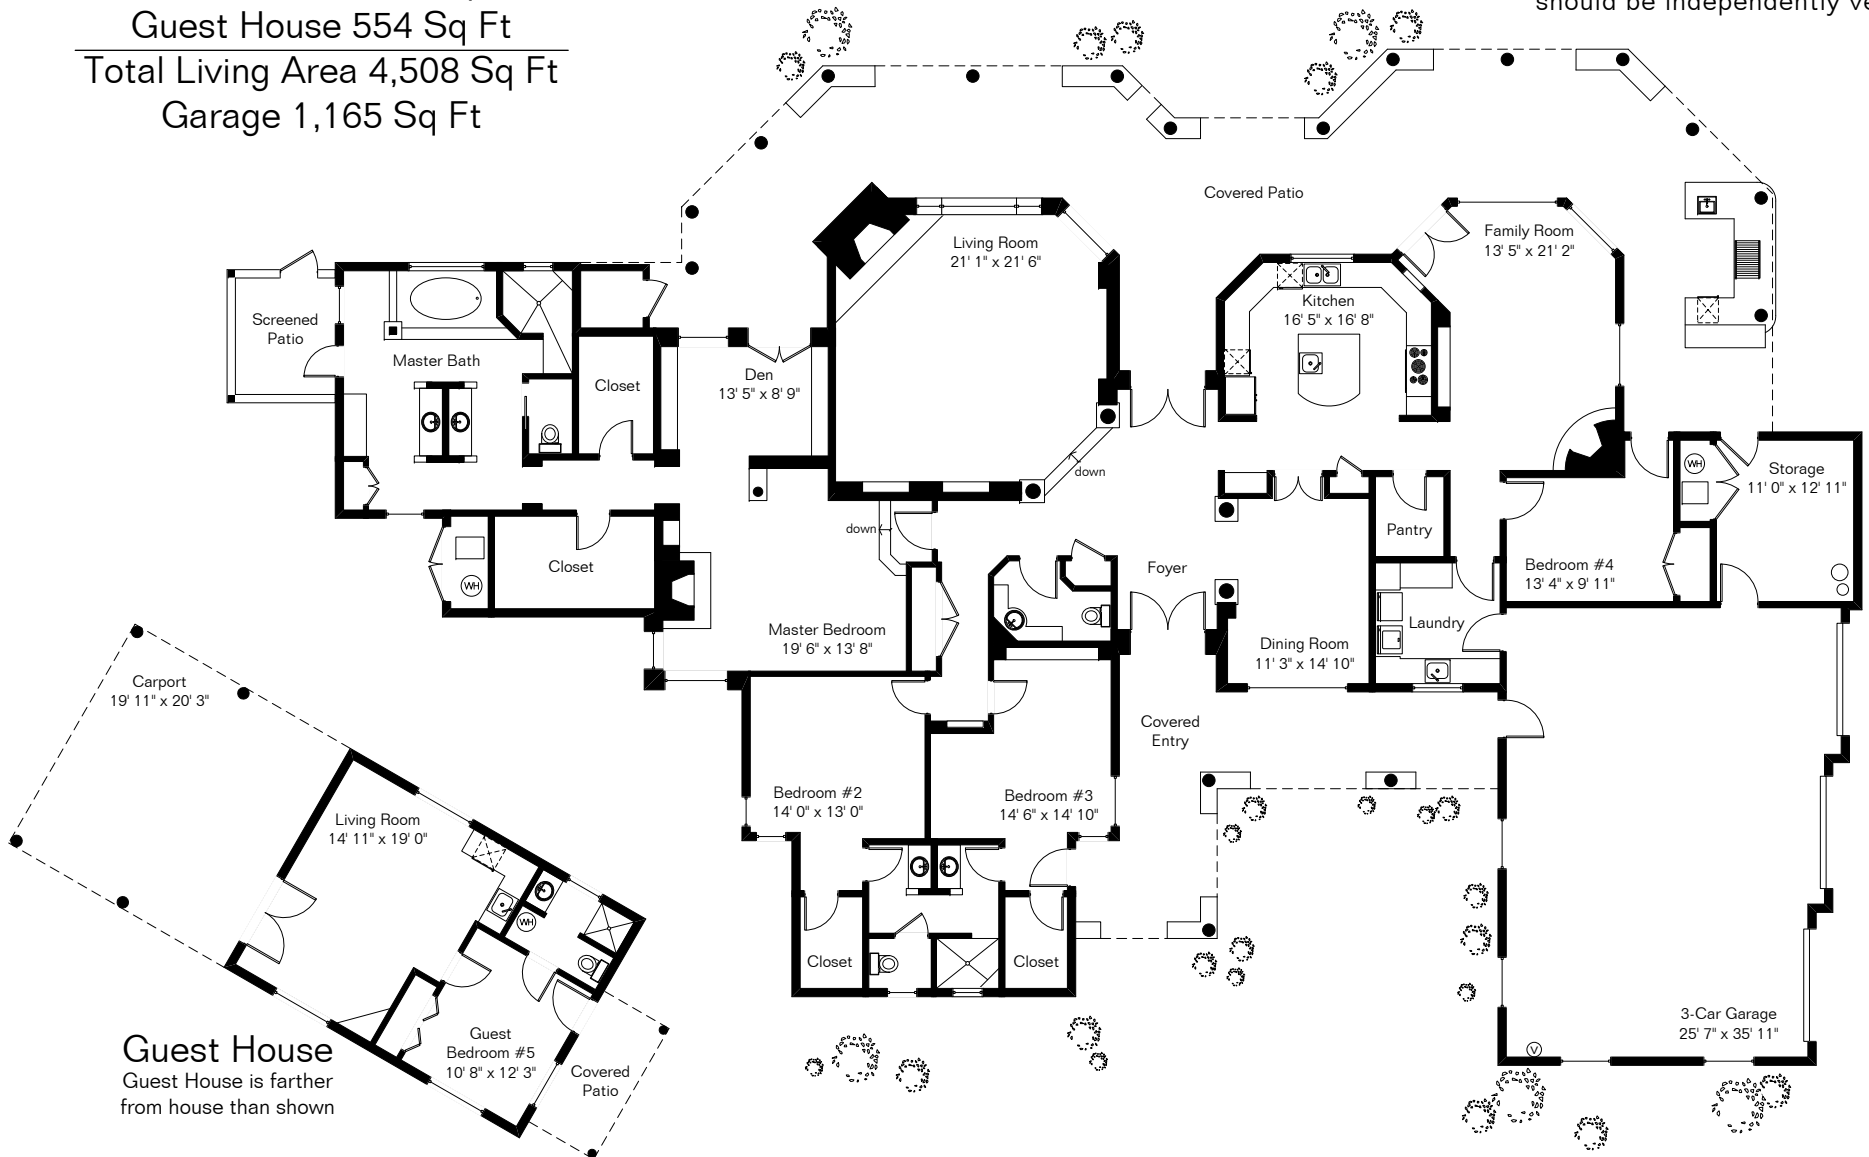

Main House 3,954 Sq Ft
 Guest House 554 Sq Ft
 Total Living Area 4,508 Sq Ft
 Garage 1,165 Sq Ft

The square footages and room size information are deemed to be reliable but are not guaranteed and should be independently verified.

1410 N Smokey Springs Rd

Site Visit April 2018

0 ft. 6 ft. 10 ft. 20 ft.

Copyright 2020 Floor Plans First! LLC
 All Rights Reserved.

Floor Plans First!
 See the Floor Plan First!

FloorPlansFirst.com
 (520) 881-1500